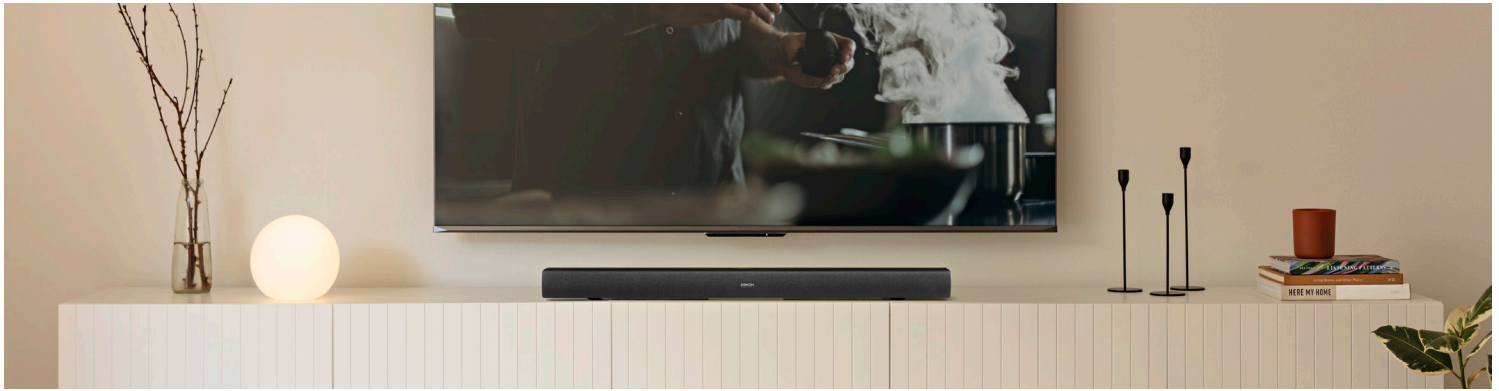

Dolby Atmos

Enjoy immersive 3D sound for the perfect cinematic experience. Feel every dimension in Dolby Atmos.

Dolby Vision

Dolby Vision is a stunning HDR imaging technology that brings extraordinary color, contrast, and brightness to the screen. See what you've been missing.

Bluetooth Streaming

Connect and play music directly from your smartphone, tablet, or other compatible device.

4K

Cinematic TV with nuanced contrast, detailed imaging, brilliant colors, and depth. Supports 4K TVs for video as detailed as its sounds.

eARC

HDMI input and output features Enhanced Audio Return Channel (eARC) to receive the highest quality audio from a single cable connection between the soundbar and your TV.

Denon Dialog Enhancer

Choose from three distinct levels of enhancement to reproduce clear, crisp dialogue and never miss a word of your favorite movie or TV show.

Pure audio mode

Eliminates surround processing by removing any adjusted audio characteristics for sound in its purest state.

110+ years of firsts in audio technology

Founded in 1910, Denon has a deep heritage of "firsts" in audio technology—from Japan's first audio electronics manufacturer to producing the world's first commercial CDs. This focused investment in audio R&D ensures you get the latest technology and highest quality with every listening experience.

Technical Information	
General	
Available Color: Black	Yes
Standby Consumption	1.7W
Deep Standby Consumption	0.5W
Auto Power Off	Yes
Dimensions (mm)	890 x 120 x 67
Dimensions (in)	35 x 4.7 x 2.6
Weight (kg)	3.6
Weight (lb)	7.94
Control	
Control Buttons	Yes
Remote Control	Yes
TV Remote Learning Function	Yes
Installation	
Keyhole Style Wall Mount	Yes
Tabletop Placement	Yes
Installation	
Keyhole Style Wall Mount	Yes
Tabletop Placement	Yes

Features	
Acoustic System	2.1 (6 drivers)
HDMI: eARC	Yes
Digital Optical Input	Yes
Analog Input	Yes
HDMI Input	Yes
Subwoofer Output	Yes
Simple One Wire Setup	Yes
Bluetooth (A2DP)	Yes
Dolby Atmos	Yes
Dolby Digital decoding	Yes
Sound Modes	Yes
Denon Dialog Enhancer	Yes